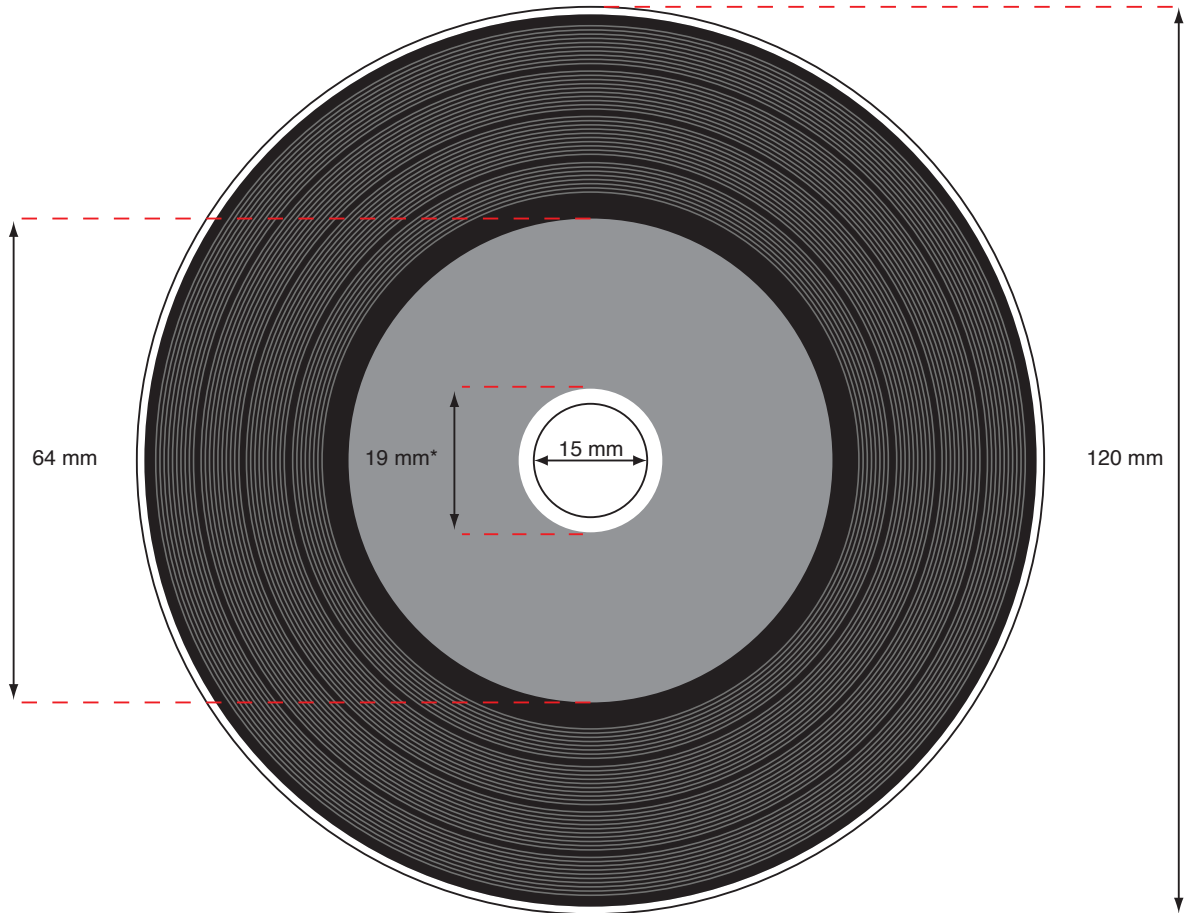

NB: CAN BE FINISHED WITH BLACK OR SILVER  
VINYL EFFECT  
(see PDF layers)

Key:

printable area

please keep your artwork inside 64 mm diameter

\*optional inner limits: 23 / 19 mm

SCREEN-PRINTED OR OFFSET LITHO-PRINTED REPLICATED VINYL-EFFECT DISCS