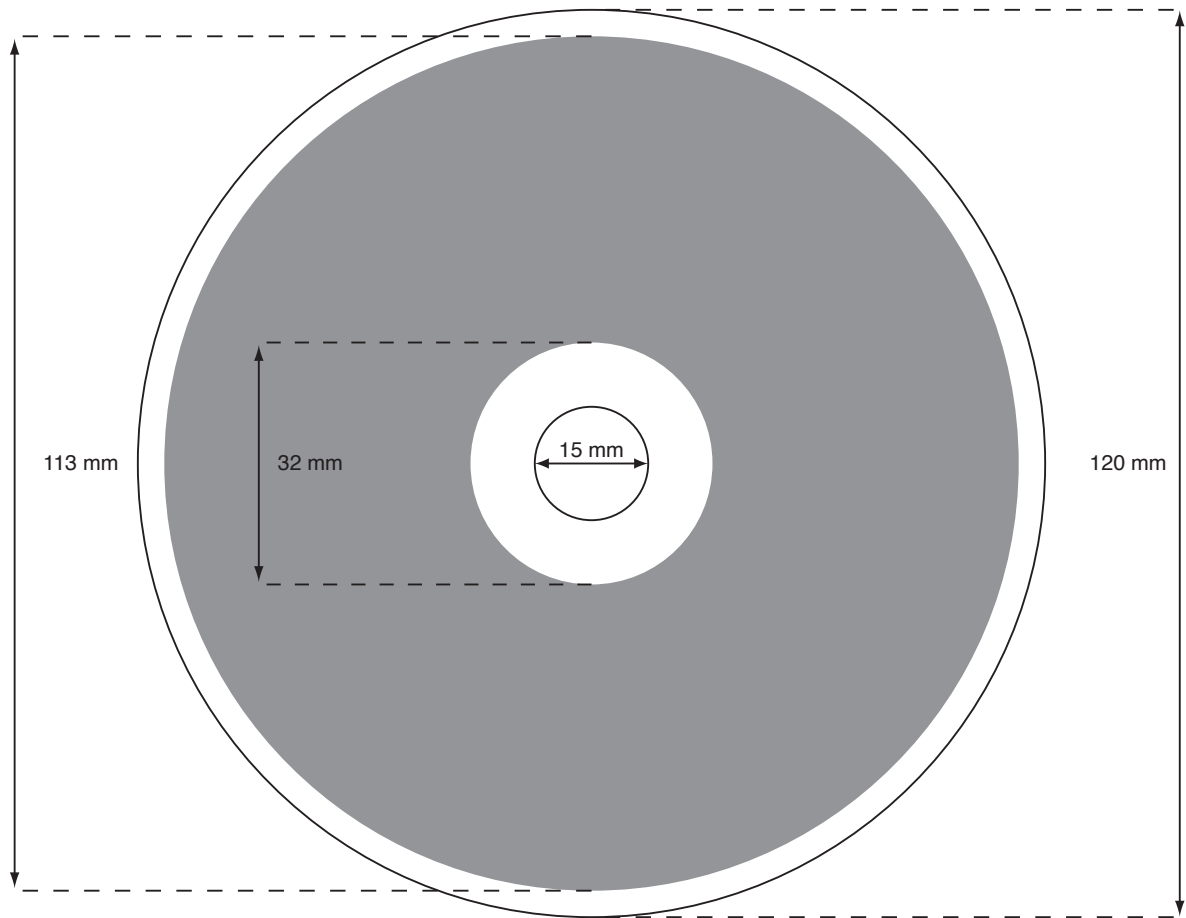

Key:

printable area

MONO THERMAL-PRINTED DVD-R