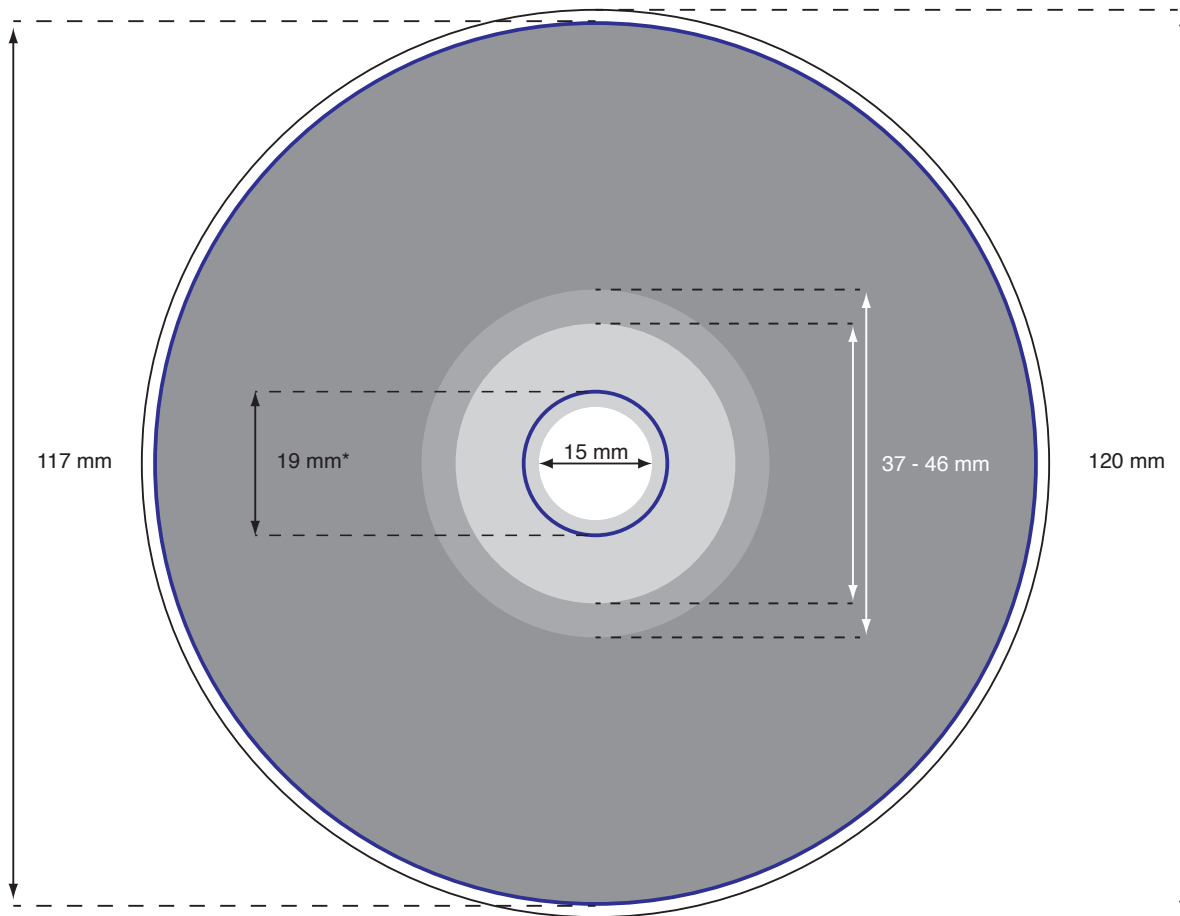

Key:

 printable area

 mirror band area

 clear plastic hub

It is advisable to keep text outside
the mirror band and hub if there is no white base

*optional inner limits: 46 / 37 / 23 / 19 mm

SCREEN-PRINTED OR OFFSET LITHO-PRINTED REPLICATED DVD-ROM