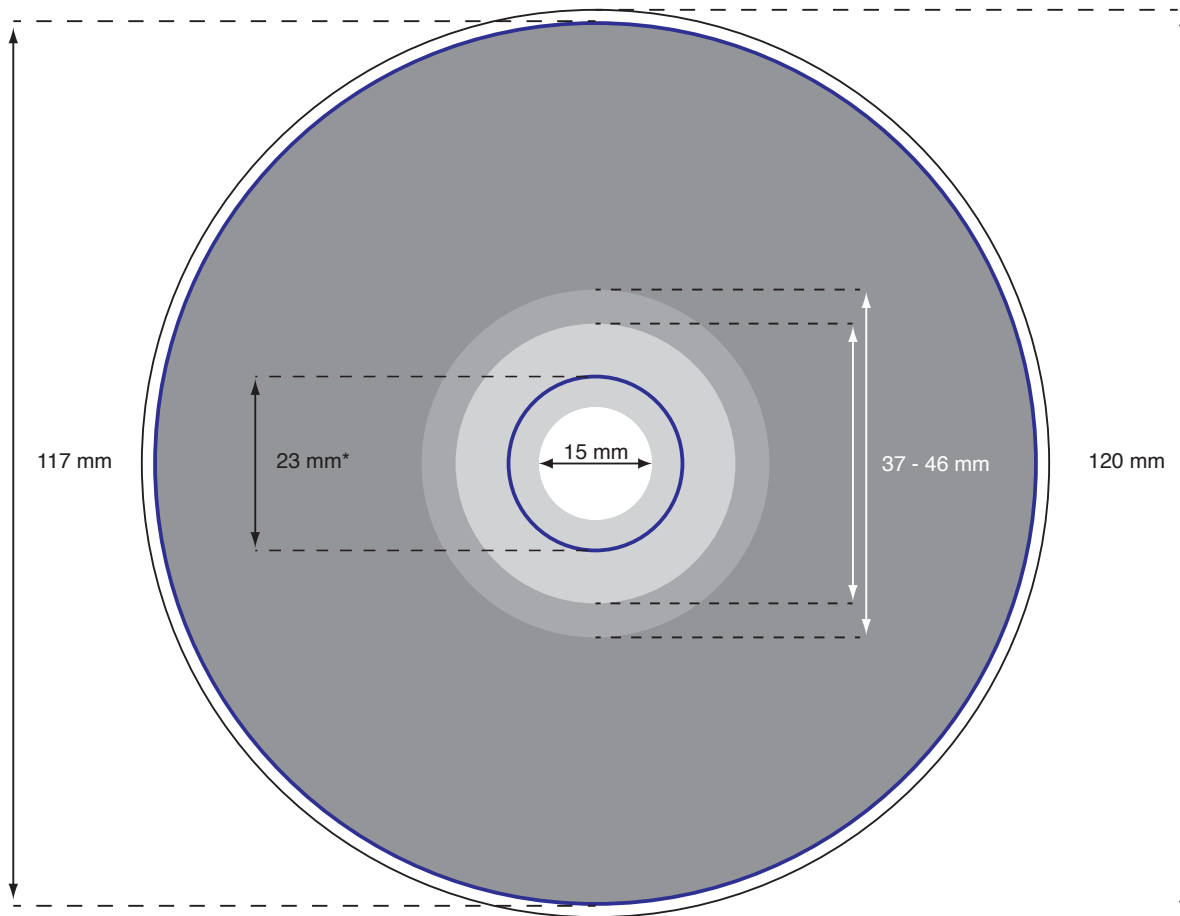

Key:

 printable area

 mirror band area

 clear plastic hub

It is advisable to keep text outside
the mirror band and hub if there is no white base

*optional inner limits: 46 / 37 / 23 mm

SCREEN-PRINTED OR OFFSET LITHO-PRINTED REPLICATED CD-ROM