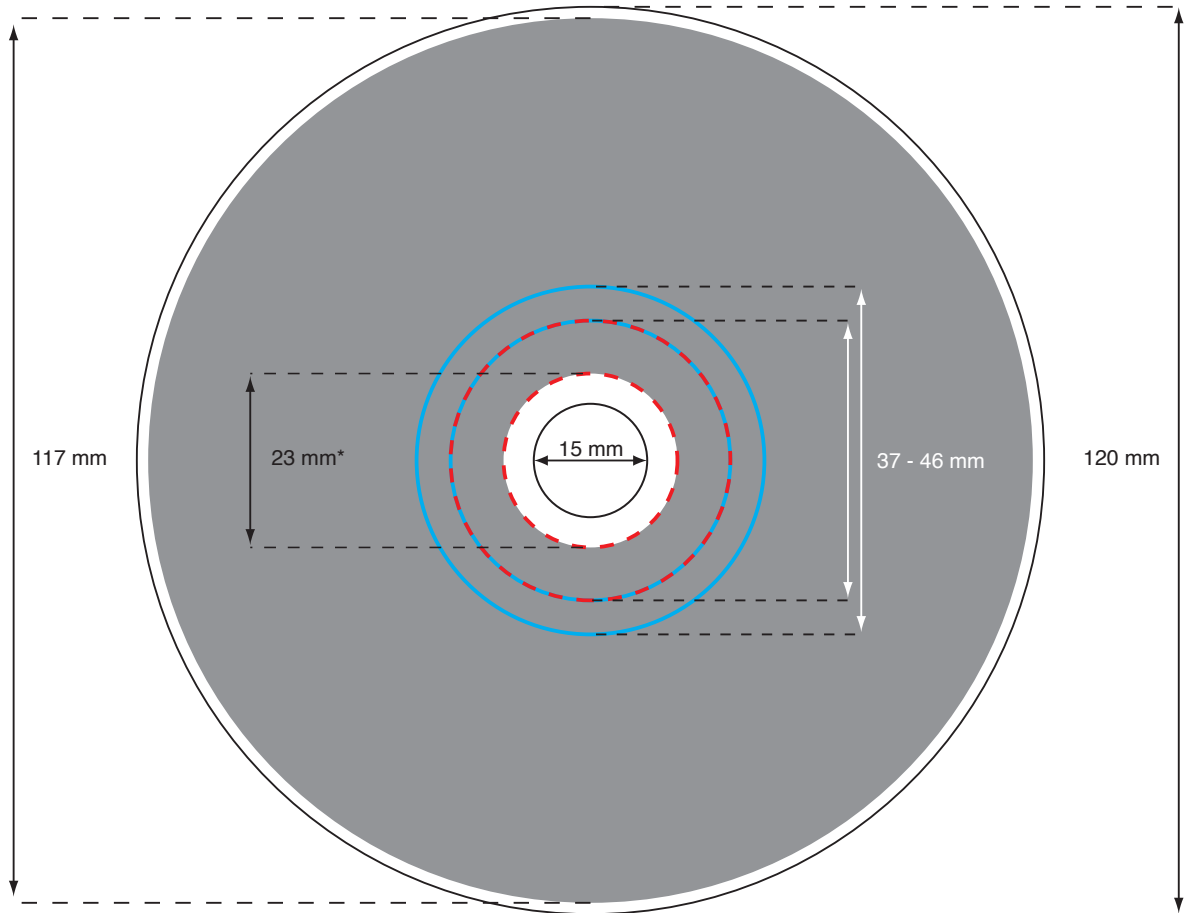

Key:

printable area

mirror band area

clear plastic hub

It is advisable to keep text outside

the mirror band and hub if there is no white base

\*optional inner limits: 46 / 37 / 23 mm

SCREEN-PRINTED OR OFFSET LITHO-PRINTED REPLICATED BLU-RAY